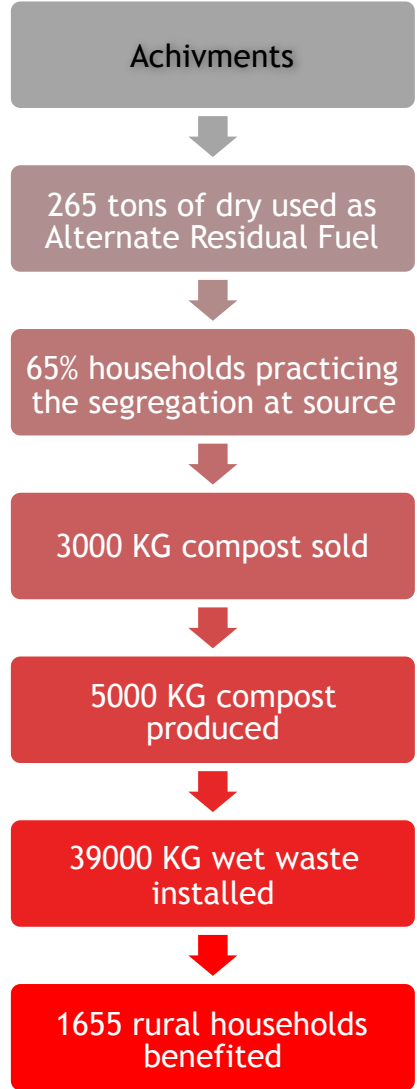

Waste Management

CHF India Foundation has worked in coordination with the government on community led waste collection and management in slums and rural areas of following state:-

1. Maharashtra
2. Karnataka